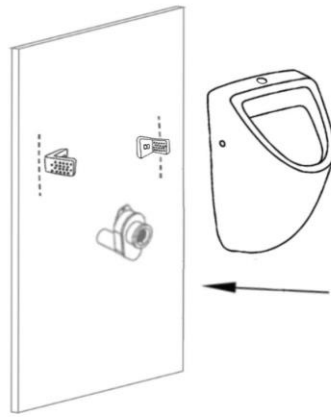

PROJECT		REF		REV	ITEM CODE	
LOCATION		DATE			PAGE	

SANITARY WARE SPECIFICATION SHEET

<p>Item Descriptions</p> <p>Dimensions</p> <p>Model</p> <p>Material / Finish</p> <p>Manufacturer</p> <p>Source</p> <p>Contact Tel/Fax</p> <p>E-mail</p> <p>Website</p>	<p>Grohe "Bau Ceramic" (Germany) Vitreous china wall mounted back inlet urinal bowl with alpine white colour</p> <p>L337 x W355 x H552 mm</p> <p>39438000 (Urinal bowl) 39732000 (Urinal trap)</p> <p>Vitreous China/ Alpine White</p> <p>Grohe (Germany)</p> <p>Acme Sanitary Ware Co. Ltd Mr. Eric Wong/ Mr. Don Yuen</p> <p>(852) 2388-7171 / (852) 2710-8012 acme@acmesanitary.com.hk www.acmesanitary.com.hk</p>	<p style="text-align: center;">Illustration/ Drawing</p>   
<p>Product Description</p> <ul style="list-style-type: none"> Back inlet wall fixings Included flush volume 1 l including fixation set sanitary ware for installation please order urinal trap 39 732 000 (horizontal outlet) or 39 733 000 (vertical outlet), sold separately not compatible with temperature sensor 39 367 000 		
		

1

2

3

4

5

6