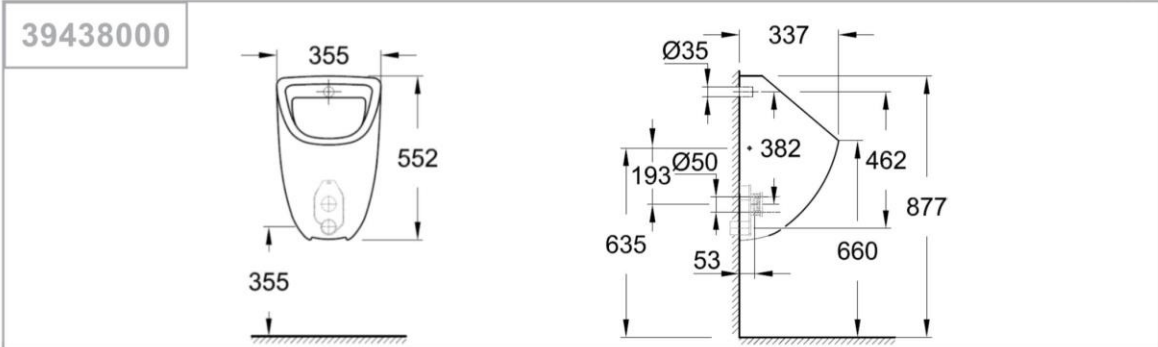

PROJECT		REF		REV	ITEM CODE	
LOCATION		DATE			PAGE	

SANITARY WARE SPECIFICATION SHEET

<p>Item Descriptions</p> <p>Dimensions</p> <p>Model</p> <p>Material / Finish</p> <p>Manufacturer</p> <p>Source</p> <p>Contact Tel/Fax</p> <p>E-mail</p> <p>Website</p>	<p>Grohe "Bau Ceramic" (Germany) Vitreous china wall mounted back inlet urinal bowl with alpine white colour</p> <p>L337 x W355 x H552 mm</p> <p>39438000 (Urinal bowl) 39732000 (Urinal trap)</p> <p>Vitreous China/ Alpine White</p> <p>Grohe (Germany)</p> <p>Acme Sanitary Ware Co. Ltd Mr. Eric Wong/ Mr. Don Yuen</p> <p>(852) 2388-7171 / (852) 2710-8012 acme@acmesanitary.com.hk www.acmesanitary.com.hk</p>	<p style="text-align: center;">Illustration/ Drawing</p>   
<p>Product Description</p> <ul style="list-style-type: none"> Back inlet wall fixings Included flush volume 1 l including fixation set sanitary ware for installation please order urinal trap 39 732 000 (horizontal outlet) or 39 733 000 (vertical outlet), sold separately not compatible with temperature sensor 39 367 000 		
		

Note:

* All information of the above is for reference only. No prior notice is made if any changes.

<ul style="list-style-type: none"> \O — 2X \O — 2X  — 2X  — 2X  — 2X  — 2X  — 2X 	 — 1X
<ul style="list-style-type: none"> \O — 2X \O — 2X  — 2X  — 2X  — 2X  — 2X  — 2X 	 — 1X