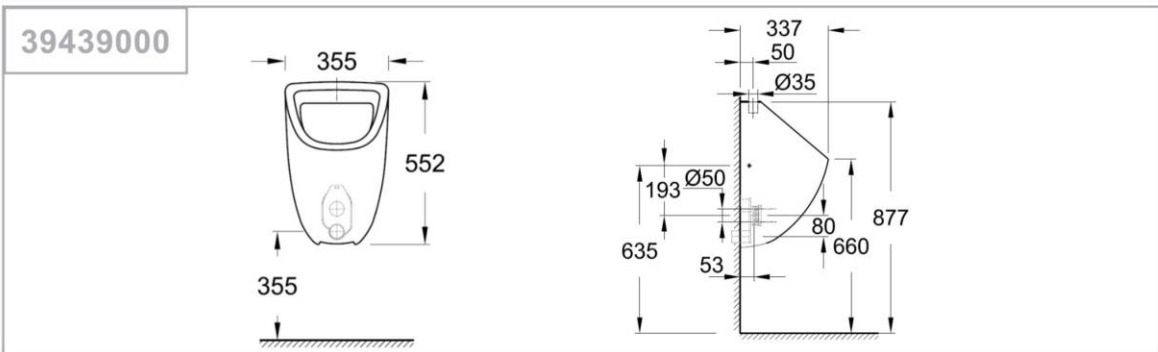

PROJECT		REF		REV	ITEM CODE	
LOCATION		DATE			PAGE	

SANITARY WARE SPECIFICATION SHEET

<p>Item Descriptions</p> <p>Dimensions</p> <p>Model</p> <p>Material / Finish</p> <p>Manufacturer</p> <p>Source</p> <p>Contact Tel/Fax</p> <p>E-mail</p> <p>Website</p>	<p>Grohe "Bau Ceramic" (Germany) Vitreous china wall mounted back inlet urinal bowl with alpine white colour</p> <p>L337 x W355 x H552 mm</p> <p>39438000 (Urinal bowl) 39732000 (Urinal trap)</p> <p>Vitreous China/ Alpine White</p> <p>Grohe (Germany)</p> <p>Acme Sanitary Ware Co. Ltd Mr. Eric Wong/ Mr. Don Yuen</p> <p>(852) 2388-7171 / (852) 2710-8012 acme@acmesanitary.com.hk www.acmesanitary.com.hk</p>	<p style="text-align: center;">Illustration/ Drawing</p>   
<p>Product Description</p> <ul style="list-style-type: none"> Back inlet wall fixings Included flush volume 1 l including fixation set sanitary ware for installation please order urinal trap 39 732 000 (horizontal outlet) or 39 733 000 (vertical outlet), sold separately not compatible with temperature sensor 39 367 000 		
		

Note:

* All information of the above is for reference only. No prior notice is made if any changes.

<ul style="list-style-type: none"> \O — 2X \O — 2X  — 2X  — 2X  — 2X  — 2X  — 2X 	 — 1X
<ul style="list-style-type: none"> \O — 2X \O — 2X  — 2X  — 2X  — 2X  — 2X  — 2X 	 — 1X